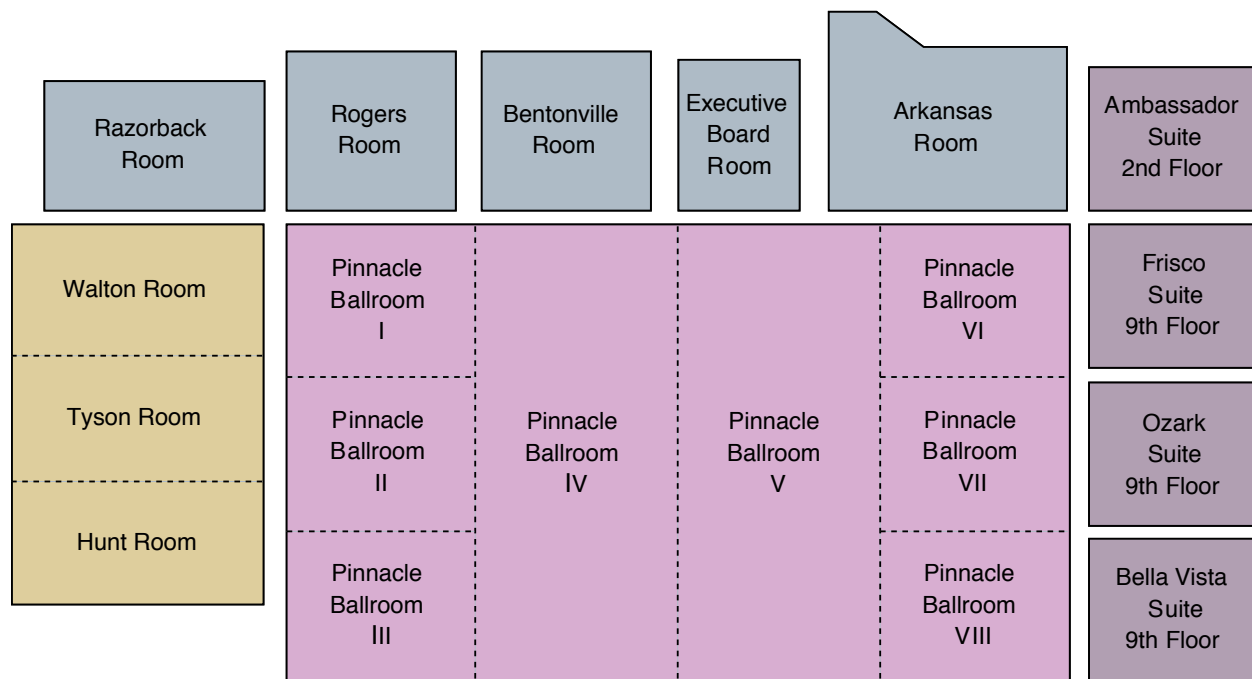

Another Exceptional Development by John Q. Hammons

Embassy Suites Hotel Northwest Arkansas

Room	Dimensions	Area (Sq. Ft.)	Ceiling Height	Theatre	Classroom	Rounds	Reception
Pinnacle Ballroom	150' x 76'	11,400	18'	1,350	600	800	1,200
Pinnacle Ballroom I, III, VI & VIII	25' x 38'	950	18'	85	50	60	100
Pinnacle Ballroom II & VII	26' x 38'	988	18'	85	50	60	105
Pinnacle Ballroom IV & V	37' x 76'	2,812	18'	265	150	150	300
Commerce Ballroom	50' x 76'	3,800	14'	500	240	270	400
Walton Room	50' x 25'	1,250	14'	180	80	90	135
Tyson Room	50' x 25'	1,250	14'	180	80	90	135
Hunt Room	50' x 25'	1,250	14'	180	80	90	135
Razorback Room	30' x 40'	1,200	14'	160	70	70	130
Rogers Room	28' x 26'	1,008	7'	80	55	60	115
Bentonville Room	28' x 26'	1,008	7'	80	55	60	115
Executive Board Room	21' x 12'	252	9'	15	12	N/A	20
Arkansas Room	35' x 42'	1,470	9'	150	80	100	155
Ambassador Suite	24' x 27'	650	7'	20	10	10	20
Frisco Suite	24' x 27'	650	7'	20	10	10	20
Ozark Suite	24' x 27'	650	7'	20	10	10	20
Bella Vista Suite	24' x 27'	650	7'	20	10	10	20