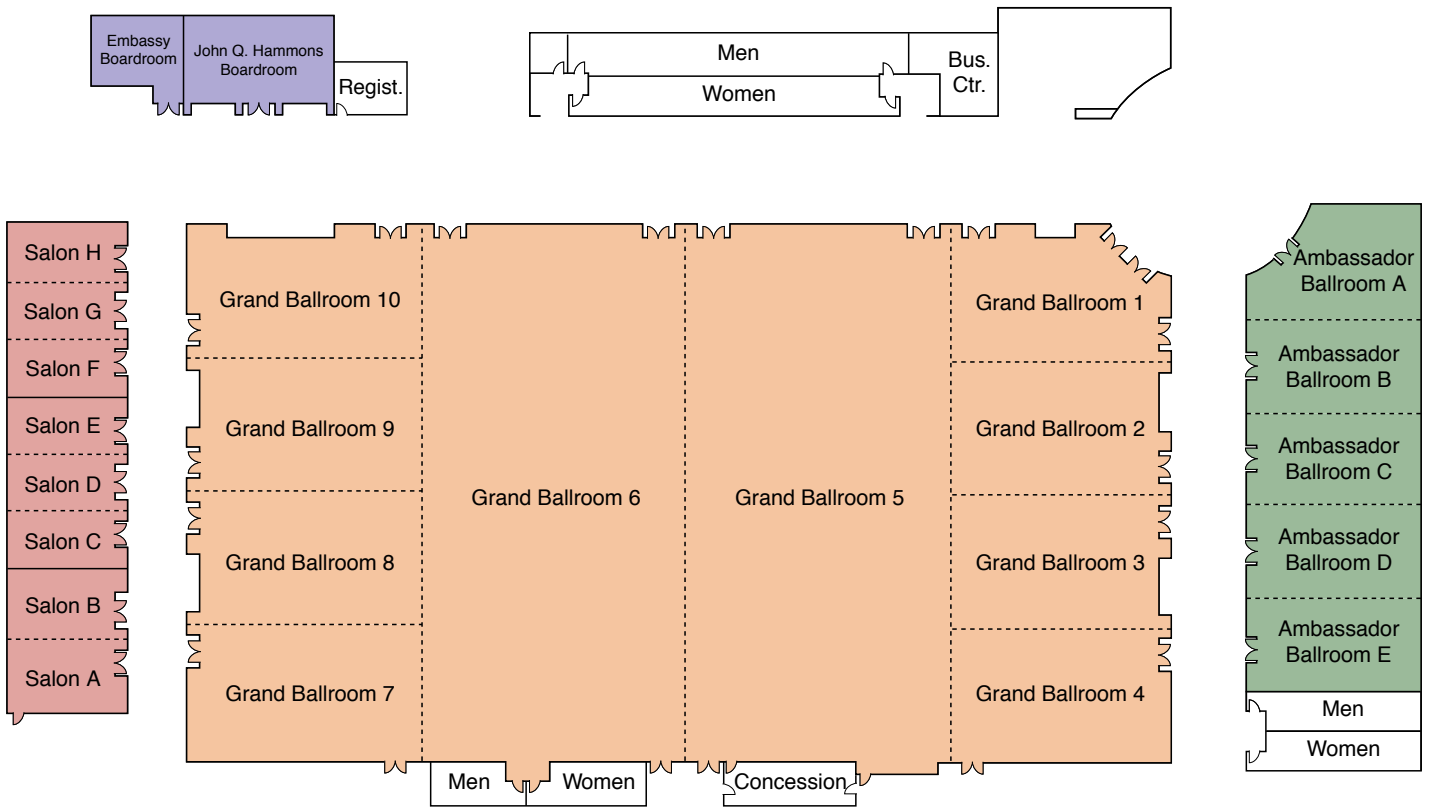

John Q. Hammons Center

Room	Dimensions	Area (Sq. Ft.)	Ceiling Height	Theatre	Classroom	Rounds	Reception
Grand Ballroom	277' x 150'	41,550	29'	4,600	2,900	3,450	4,400
Grand Ballroom 1-4	65' x 150'	9,550	29'	1,050	655	800	1,000
Grand Ballroom 7-10	65' x 150'	9,750	29'	1,100	690	830	1,050
Grand Ballroom 5-6	150' x 150'	22,500	29'	2,555	1,584	1,910	2,420
Grand Ballroom 4	65' x 35'	2,275	29'	245	150	180	240
Grand Ballroom 2 & 3	62'6" x 37'6"	2,353	29'	255	160	190	250
Grand Ballroom 5 & 6	75' x 150'	11,250	29'	1,225	760	910	1,160
Grand Ballroom 1, 7, 8, 9 & 10	65' x 37'	2,405	29'	270	165	200	250
Salon C - E & Salon F - H	30' x 48'	1,440	14'	175	100	120	160
Salon C, D, E, F, G & H	30' x 16'	480	14'	50	30	30	50
Salon A - B	30' x 39'	1,170	14'	130	80	90	120
Salon A & B	30' x 19'6"	588	14'	60	36	40	60
Ambassador Ballroom	130'10" x 50'	6,505	14'	715	440	530	675
Ambassador Ballroom A, B, C, D & E	26'2" x 50'	1,310	14'	145	90	100	140
Embassy Boardroom	25'7" x 19'	488	14'	25	25	25	25
John Q. Hammons Boardroom	42' x 23'8"	1,000	14'	15	15	15	15